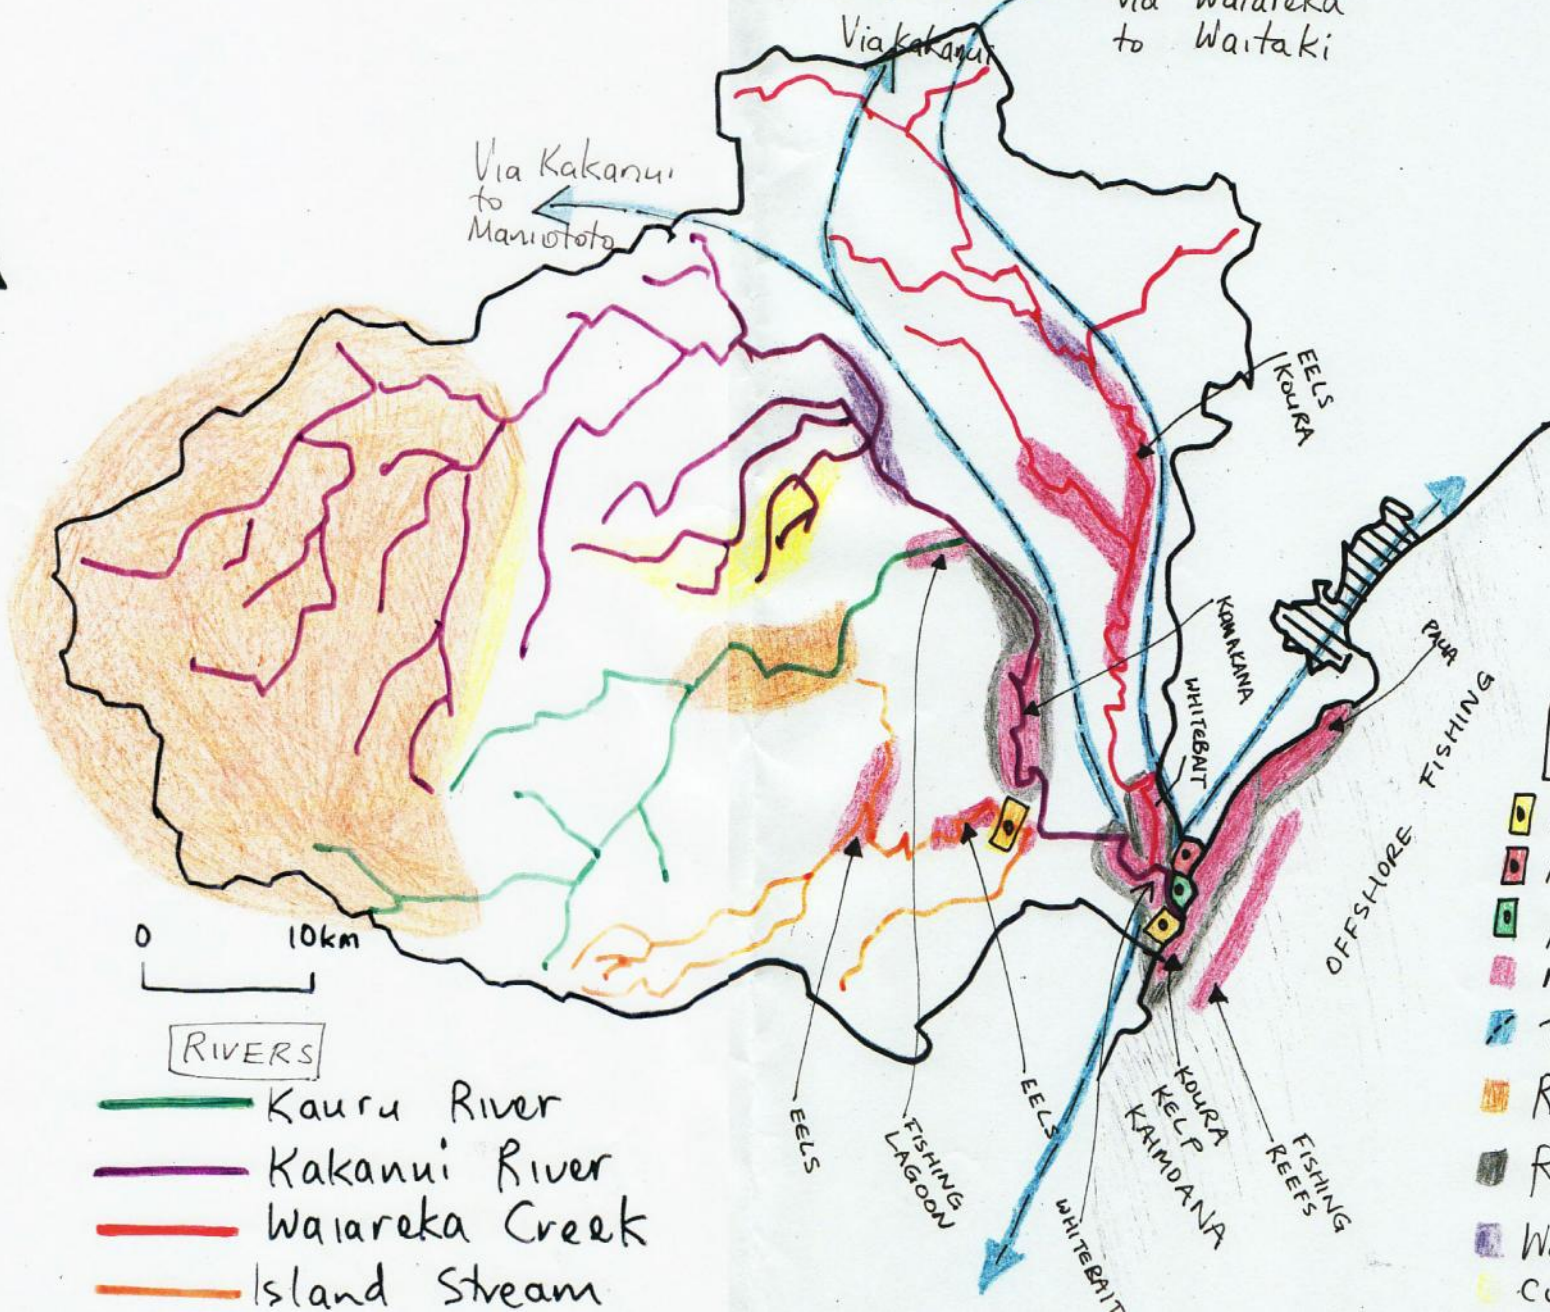

KAKAUNUI CATCHMENT

0 10km

RIVERS

- Kauru River
- Kakanui River
- Waiareka Creek
- Island Stream

CULTURAL ASSOCIATION

- Noatanga
- Pa
- Reserve
- mahinga kai
- Trail
- Refuge for taon
- Recreation
- Wahi kohatu
- Cultural Material